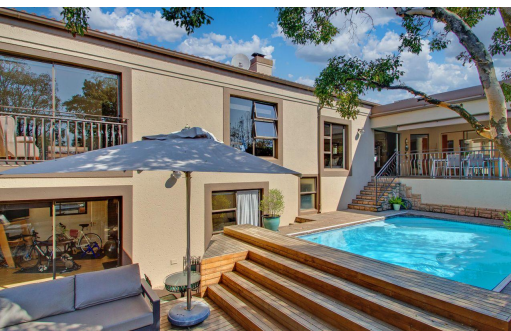

 5

 3.5

 2

R4,995,000

Gated Estate For Sale in Fairland

FLOOR SIZE 450m²
LAND SIZE 558m²
BEDROOMS 5
BATHROOMS 3.5
KITCHENS 1
LOUNGES 2
DINING ROOMS 1
STUDIES 1

GARAGES 2
PARKINGS -
FLATLETS -
DOMESTIC ACCOM. 1
POOL Yes
PETS ALLOWED Yes