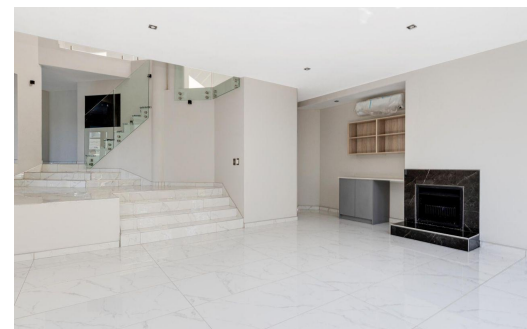

 4

 4.5

 3

R12,990,000

House For Sale in Dainfern Golf Estate

FLOOR SIZE	1,047m ²	GARAGES	3
LAND SIZE	540m ²	PARKINGS	4
BEDROOMS	4	FLATLETS	-
BATHROOMS	4.5	DOMESTIC ACCOM.	1
KITCHENS	1	POOL	Yes
LOUNGES	2	PETS ALLOWED	Yes
DINING ROOMS	1		
STUDIES	1		