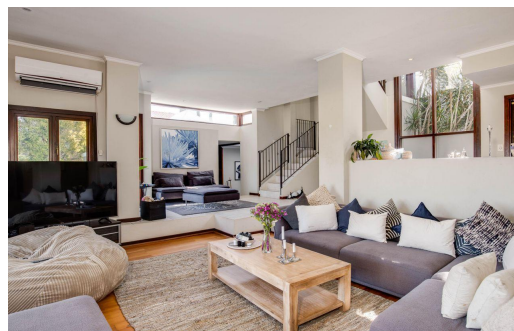

 4

 3

 3

R6,750,000

House For Sale in Dainfern Golf Estate

FLOOR SIZE 400m²
LAND SIZE 975m²
BEDROOMS 4
BATHROOMS 3
KITCHENS 1
LOUNGES 2
DINING ROOMS 1
STUDIES 1

GARAGES 3
PARKINGS 4
FLATLETS -
DOMESTIC ACCOM. 1
POOL Yes
PETS ALLOWED Yes