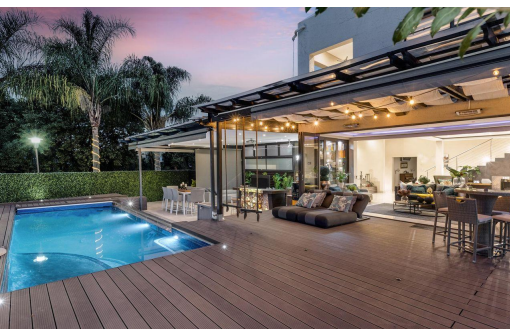

 5

 5.5

 2

R80,000 pm

House To Let in Dainfern Golf Estate

FLOOR SIZE	600m ²	GARAGES	2
LAND SIZE	830m ²	PARKINGS	4
BEDROOMS	5	FLATLETS	-
BATHROOMS	5.5	DOMESTIC ACCOM.	1
KITCHENS	1	POOL	Yes
LOUNGES	2	PETS ALLOWED	Yes
DINING ROOMS	1		
STUDIES	1		