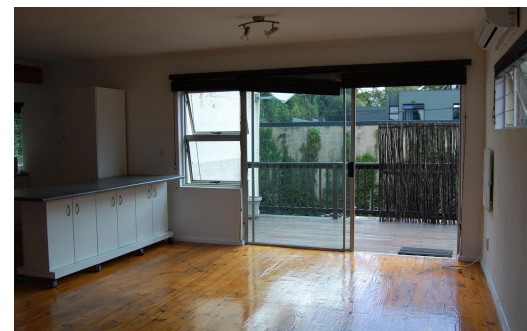

1

1

R9,000 pm

Garden Cottage To Let in Birdhaven

FLOOR SIZE	90m ²	GARAGES	-
LAND SIZE	-	PARKINGS	1
BEDROOMS	1	FLATLETS	1
BATHROOMS	1	DOMESTIC ACCOM.	-
KITCHENS	1		
LOUNGES	1		
DINING ROOMS	1		
STUDIES	-		