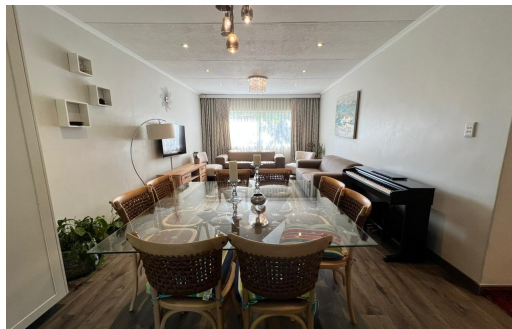

 2
 2
 1

R14,000 pm

Apartment To Let in Atholl Gardens

| | | | |
|---------------------|-------------------|------------------------|-----|
| FLOOR SIZE | 112m ² | GARAGES | 1 |
| LAND SIZE | - | PARKINGS | 1 |
| BEDROOMS | 2 | FLATLETS | - |
| BATHROOMS | 2 | DOMESTIC ACCOM. | - |
| KITCHENS | 1 | POOL | Yes |
| LOUNGES | 1 | | |
| DINING ROOMS | 1 | | |
| STUDIES | 1 | | |