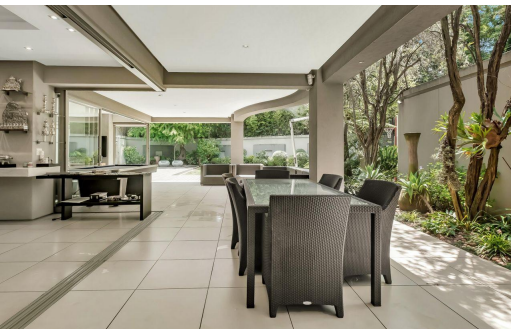

4
4
2

R80,000 pm

Cluster To Let in Melrose

FLOOR SIZE	600m ²	GARAGES	2
LAND SIZE	-	PARKINGS	-
BEDROOMS	4	FLATLETS	1
BATHROOMS	4	DOMESTIC ACCOM.	-
KITCHENS	1	POOL	Yes
LOUNGES	2		
DINING ROOMS	1		
STUDIES	1		
FURNISHED	Yes		