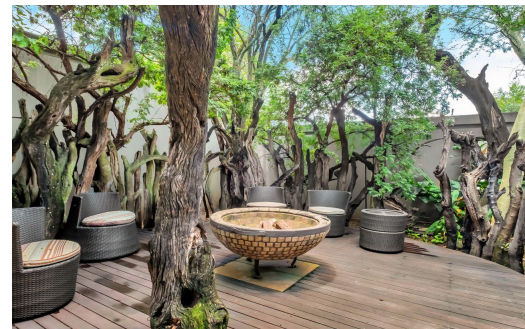

4
4
2

R80,000 pm

Cluster To Let in Melrose

FLOOR SIZE	600m ²	GARAGES	2
LAND SIZE	-	PARKINGS	-
BEDROOMS	4	FLATLETS	1
BATHROOMS	4	DOMESTIC ACCOM.	-
KITCHENS	1	POOL	Yes
LOUNGES	2		
DINING ROOMS	1		
STUDIES	1		
FURNISHED	Yes		