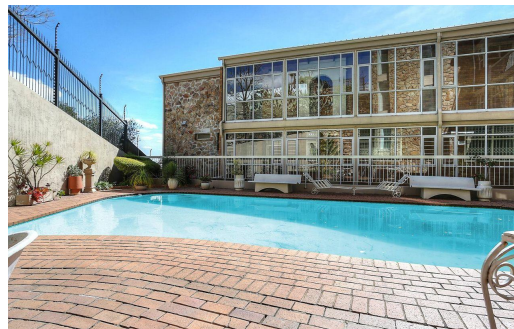

 3

 2.5

-

R2,950,000

Apartment For Sale in Linksfield Ridge

FLOOR SIZE	255m ²	GARAGES	-
LAND SIZE	-	PARKINGS	2
BEDROOMS	3	FLATLETS	-
BATHROOMS	2.5	DOMESTIC ACCOM.	-
KITCHENS	1	POOL	Yes
LOUNGES	1		
DINING ROOMS	1		
STUDIES	1		