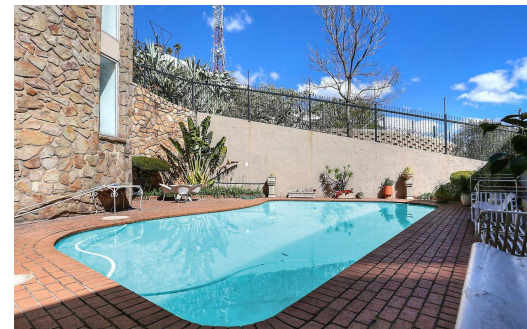

 3

 2.5

-

R2,950,000

Apartment For Sale in Linksfield Ridge

FLOOR SIZE	255m ²	GARAGES	-
LAND SIZE	-	PARKINGS	2
BEDROOMS	3	FLATLETS	-
BATHROOMS	2.5	DOMESTIC ACCOM.	-
KITCHENS	1	POOL	Yes
LOUNGES	1		
DINING ROOMS	1		
STUDIES	1		