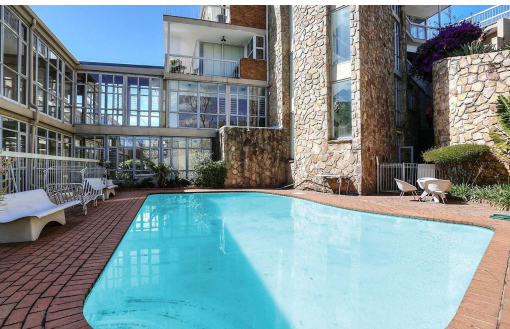

 3

 2.5

-

R2,950,000

Apartment For Sale in Linksfield Ridge

FLOOR SIZE	255m ²	GARAGES	-
LAND SIZE	-	PARKINGS	2
BEDROOMS	3	FLATLETS	-
BATHROOMS	2.5	DOMESTIC ACCOM.	-
KITCHENS	1	POOL	Yes
LOUNGES	1		
DINING ROOMS	1		
STUDIES	1		