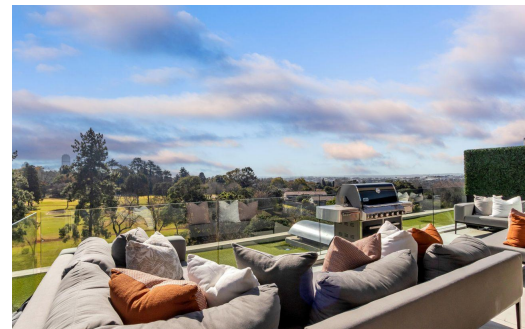

 3

 3

-

R80,000 pm

Apartment To Let in Atholl

| | | | |
|---------------------|-------------------|------------------------|-----|
| FLOOR SIZE | 420m ² | GARAGES | - |
| LAND SIZE | - | PARKINGS | 3 |
| BEDROOMS | 3 | FLATLETS | - |
| BATHROOMS | 3 | DOMESTIC ACCOM. | - |
| KITCHENS | 1 | POOL | Yes |
| LOUNGES | 2 | | |
| DINING ROOMS | 2 | | |
| STUDIES | - | | |
| FURNISHED | Yes | | |