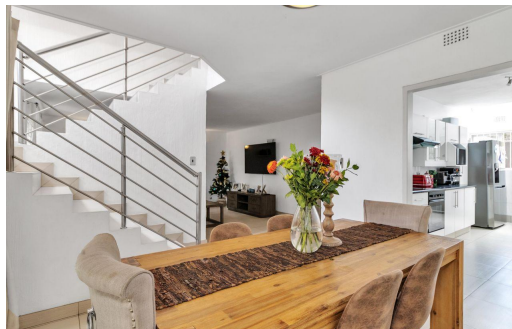

 3

 2.5

 1

R17,500 pm

Duplex To Let in Norscot

FLOOR SIZE	165m ²	GARAGES	1
LAND SIZE	-	PARKINGS	2
BEDROOMS	3	FLATLETS	-
BATHROOMS	2.5	DOMESTIC ACCOM.	-
KITCHENS	1	POOL	Yes
LOUNGES	1	PETS ALLOWED	Yes
DINING ROOMS	1		
STUDIES	-		