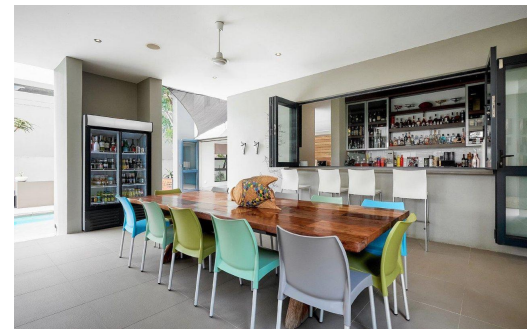

4

4.5

4

R18,500,000

House For Sale in Hyde Park

FLOOR SIZE 970m²
LAND SIZE 1,065m²
BEDROOMS 4
BATHROOMS 4.5
KITCHENS 1
LOUNGES 4
DINING ROOMS 1
STUDIES 2

GARAGES 4
PARKINGS 4
FLATLETS -
DOMESTIC ACCOM. 2
POOL Yes
PETS ALLOWED Yes