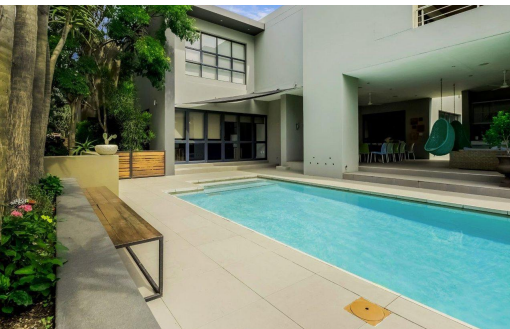

4

4.5

4

R18,500,000

House For Sale in Hyde Park

FLOOR SIZE 970m²
LAND SIZE 1,065m²
BEDROOMS 4
BATHROOMS 4.5
KITCHENS 1
LOUNGES 4
DINING ROOMS 1
STUDIES 2

GARAGES 4
PARKINGS 4
FLATLETS -
DOMESTIC ACCOM. 2
POOL Yes
PETS ALLOWED Yes