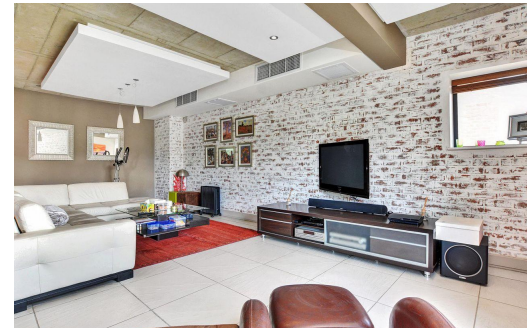

 3

 3.5

-

R40,000 pm

Apartment To Let in Melrose Arch

FLOOR SIZE	-	GARAGES	-
LAND SIZE	-	PARKINGS	2
BEDROOMS	3	FLATLETS	-
BATHROOMS	3.5	DOMESTIC ACCOM.	-
KITCHENS	-	POOL	Yes
LOUNGES	1		
DINING ROOMS	1		
STUDIES	-		
FURNISHED	Yes		