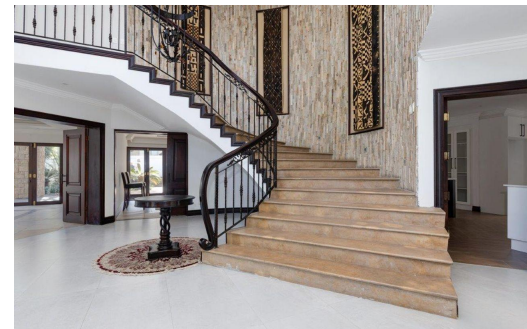

6

6.5

4

R60,000 pm

House To Let in Fourways Gardens

FLOOR SIZE	960m ²	GARAGES	4
LAND SIZE	1,376m ²	PARKINGS	4
BEDROOMS	6	FLATLETS	-
BATHROOMS	6.5	DOMESTIC ACCOM.	1
KITCHENS	1	POOL	Yes
LOUNGES	3	PETS ALLOWED	Yes
DINING ROOMS	1		
STUDIES	-		