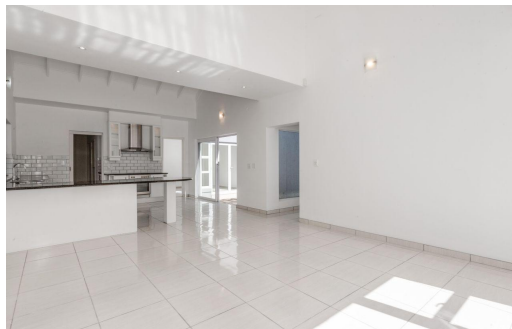

R38,540 pm

House To Let in Dainfern Golf Estate

FLOOR SIZE	380m²	GARAGES	2
LAND SIZE	953m²	PARKINGS	-
BEDROOMS	3	FLATLETS	-
BATHROOMS	2.5	DOMESTIC ACCOM.	1
KITCHENS	1	POOL	Yes
LOUNGES	2	PETS ALLOWED	Yes
DINING ROOMS	1		
STUDIES	1		

Pamela Molenaar
0828817984
pamrentals@vered.co.za