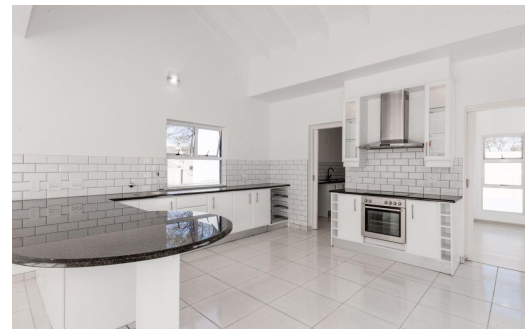

R38,540 pm

House To Let in Dainfern Golf Estate

FLOOR SIZE	380m²	GARAGES	2
LAND SIZE	953m²	PARKINGS	-
BEDROOMS	3	FLATLETS	-
BATHROOMS	2.5	DOMESTIC ACCOM.	1
KITCHENS	1	POOL	Yes
LOUNGES	2	PETS ALLOWED	Yes
DINING ROOMS	1		
STUDIES	1		

Pamela Molenaar
0828817984
pamrentals@vered.co.za