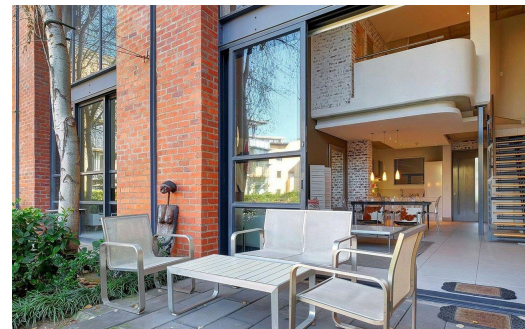

 1
 2
 -

R24,000 pm

Apartment To Let in Melrose Arch

FLOOR SIZE	94m ²	GARAGES	-
LAND SIZE	-	PARKINGS	1
BEDROOMS	1	FLATLETS	-
BATHROOMS	2	DOMESTIC ACCOM.	1
KITCHENS	1	POOL	Yes
LOUNGES	1		
DINING ROOMS	1		
STUDIES	-		