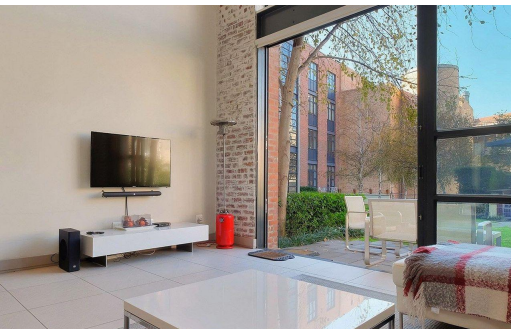

 1
 2
 -

R24,000 pm

Apartment To Let in Melrose Arch

FLOOR SIZE	94m ²	GARAGES	-
LAND SIZE	-	PARKINGS	1
BEDROOMS	1	FLATLETS	-
BATHROOMS	2	DOMESTIC ACCOM.	1
KITCHENS	1	POOL	Yes
LOUNGES	1		
DINING ROOMS	1		
STUDIES	-		