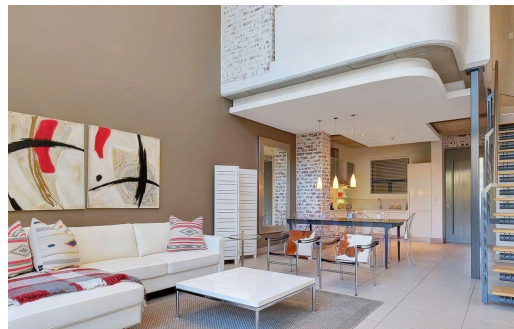

 1
 2
 -

R24,000 pm

Apartment To Let in Melrose Arch

FLOOR SIZE	94m ²	GARAGES	-
LAND SIZE	-	PARKINGS	1
BEDROOMS	1	FLATLETS	-
BATHROOMS	2	DOMESTIC ACCOM.	1
KITCHENS	1	POOL	Yes
LOUNGES	1		
DINING ROOMS	1		
STUDIES	-		