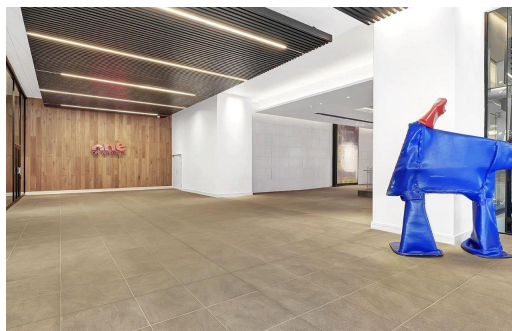

R23,000 pm

Apartment To Let in Melrose Arch

FLOOR SIZE	88m²	GARAGES	-
LAND SIZE	-	PARKINGS	2
BEDROOMS	2	FLATLETS	-
BATHROOMS	2	DOMESTIC ACCOM.	-
KITCHENS	-	POOL	Yes
LOUNGES	1		
DINING ROOMS	1		
STUDIES	-		
FURNISHED	Yes		

Fatima Nosarka
078 131 4596
fatima@vered.co.za