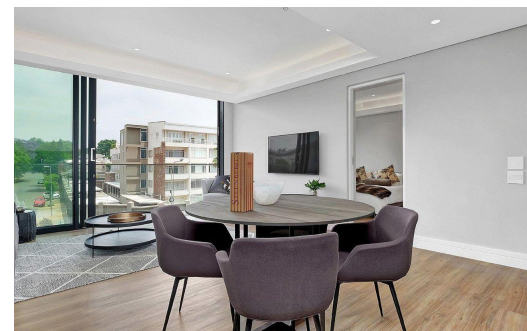

R23,000 pm

Apartment To Let in Melrose Arch

FLOOR SIZE	88m²	GARAGES	-
LAND SIZE	-	PARKINGS	2
BEDROOMS	2	FLATLETS	-
BATHROOMS	2	DOMESTIC ACCOM.	-
KITCHENS	-	POOL	Yes
LOUNGES	1		
DINING ROOMS	1		
STUDIES	-		
FURNISHED	Yes		

Fatima Nosarka
078 131 4596
fatima@vered.co.za