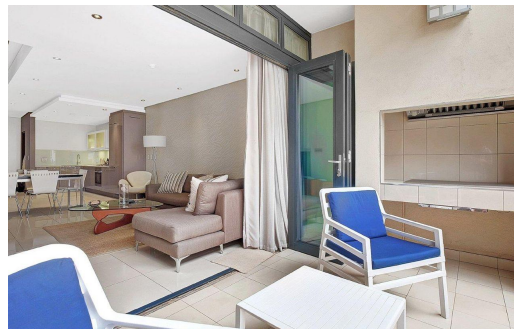

 2

 2.5

-

R26,000 pm

Apartment To Let in Melrose Arch

FLOOR SIZE	118m ²	GARAGES	-
LAND SIZE	-	PARKINGS	2
BEDROOMS	2	FLATLETS	-
BATHROOMS	2.5	DOMESTIC ACCOM.	-
KITCHENS	-	POOL	Yes
LOUNGES	2		
DINING ROOMS	1		
STUDIES	-		
FURNISHED	Yes		