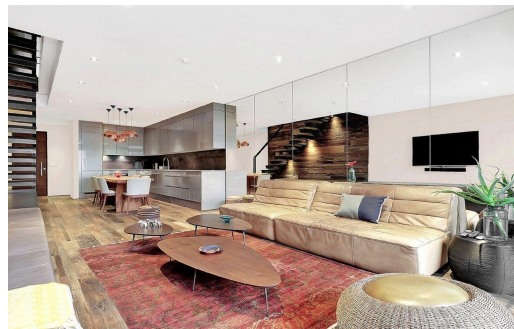

🛏️ 2

🚿 2.5

-

R40,000 pm

Apartment To Let in Melrose Arch

FLOOR SIZE 156m²
LAND SIZE -
BEDROOMS 2
BATHROOMS 2.5
KITCHENS -
LOUNGES 1
DINING ROOMS 1
STUDIES -
FURNISHED Yes

GARAGES -
PARKINGS 2
FLATLETS -
DOMESTIC ACCOM. -
POOL Yes