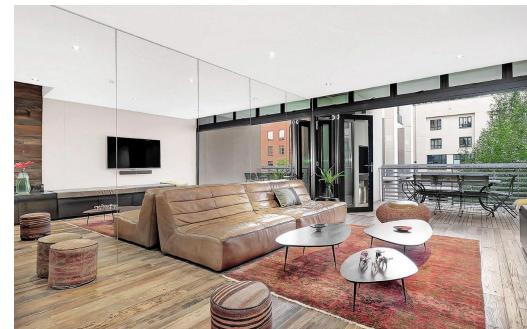

🛏️ 2

🚿 2.5

-

R40,000 pm

Apartment To Let in Melrose Arch

FLOOR SIZE 156m²
LAND SIZE -
BEDROOMS 2
BATHROOMS 2.5
KITCHENS -
LOUNGES 1
DINING ROOMS 1
STUDIES -
FURNISHED Yes

GARAGES -
PARKINGS 2
FLATLETS -
DOMESTIC ACCOM. -
POOL Yes