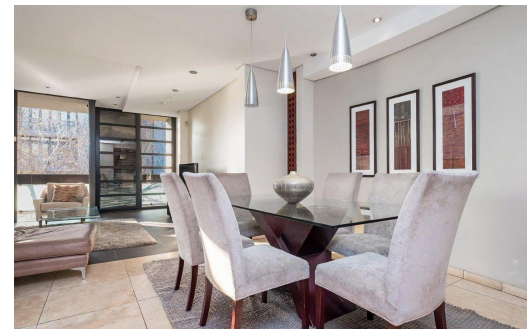

 2

 2.5

-

R30,000 pm

Apartment To Let in Melrose Arch

FLOOR SIZE	136m ²
LAND SIZE	-
BEDROOMS	2
BATHROOMS	2.5
KITCHENS	1
LOUNGES	1
DINING ROOMS	1
STUDIES	-
FURNISHED	Yes

GARAGES	-
PARKINGS	2
FLATLETS	-
DOMESTIC ACCOM.	-
POOL	Yes