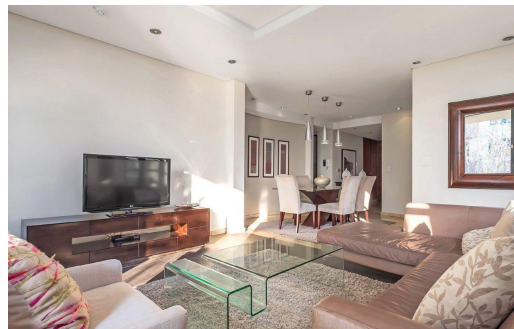

 2

 2.5

-

R30,000 pm

Apartment To Let in Melrose Arch

FLOOR SIZE	136m ²
LAND SIZE	-
BEDROOMS	2
BATHROOMS	2.5
KITCHENS	1
LOUNGES	1
DINING ROOMS	1
STUDIES	-
FURNISHED	Yes

GARAGES	-
PARKINGS	2
FLATLETS	-
DOMESTIC ACCOM.	-
POOL	Yes