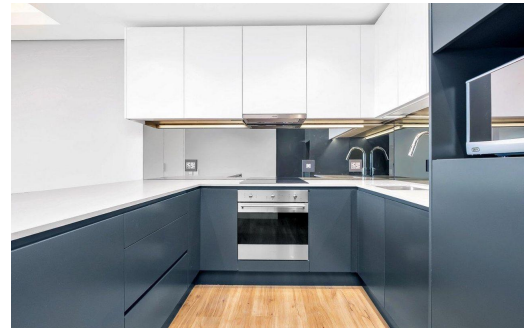

 1
 1
 -

R10,000 pm

Apartment To Let in Melrose Arch

FLOOR SIZE	50m ²	GARAGES	-
LAND SIZE	-	PARKINGS	1
BEDROOMS	1	FLATLETS	-
BATHROOMS	1	DOMESTIC ACCOM.	-
KITCHENS	1	POOL	Yes
LOUNGES	1		
DINING ROOMS	1		
STUDIES	-		