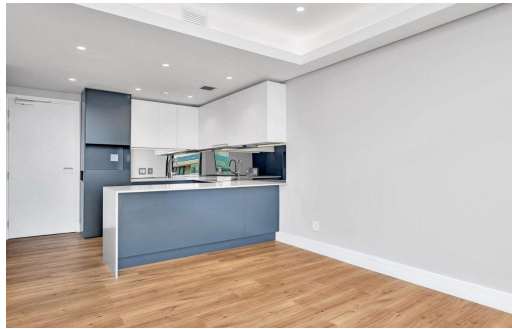

R9,000 pm

Apartment To Let in Melrose Arch

FLOOR SIZE	50m²	GARAGES	-
LAND SIZE	-	PARKINGS	1
BEDROOMS	1	FLATLETS	-
BATHROOMS	1	DOMESTIC ACCOM.	-
KITCHENS	1	POOL	Yes
LOUNGES	1		
DINING ROOMS	1		
STUDIES	-		

Fatima Nosarka
078 131 4596
fatima@vered.co.za