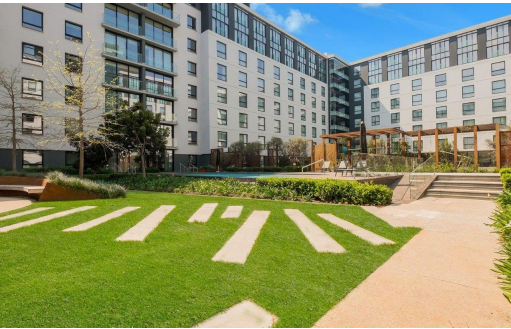

R9,000 pm

Apartment To Let in Melrose Arch

FLOOR SIZE	50m²	GARAGES	-
LAND SIZE	-	PARKINGS	1
BEDROOMS	1	FLATLETS	-
BATHROOMS	1	DOMESTIC ACCOM.	-
KITCHENS	1	POOL	Yes
LOUNGES	1		
DINING ROOMS	1		
STUDIES	-		

Fatima Nosarka
078 131 4596
fatima@vered.co.za