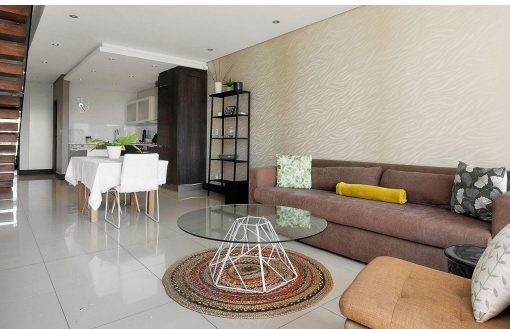

 2

 2.5

R20,000 pm

Apartment To Let in Melrose Arch

FLOOR SIZE	118m ²	GARAGES	-
LAND SIZE	-	PARKINGS	2
BEDROOMS	2	FLATLETS	-
BATHROOMS	2.5	DOMESTIC ACCOM.	-
KITCHENS	1	POOL	Yes
LOUNGES	1		
DINING ROOMS	1		
STUDIES	-		
FURNISHED	Yes		