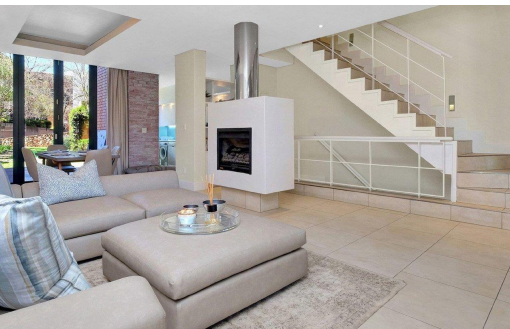

2

2.5

R5,800,000

Apartment For Sale in Melrose Arch

FLOOR SIZE	160m ²	GARAGES	-
LAND SIZE	-	PARKINGS	2
BEDROOMS	2	FLATLETS	-
BATHROOMS	2.5	DOMESTIC ACCOM.	-
KITCHENS	1	POOL	Yes
LOUNGES	1		
DINING ROOMS	1		
STUDIES	1		