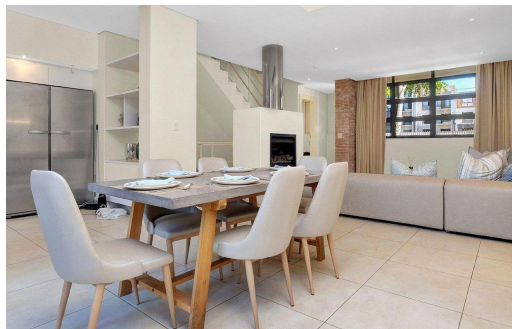

2

2.5

R5,800,000

Apartment For Sale in Melrose Arch

FLOOR SIZE	160m ²	GARAGES	-
LAND SIZE	-	PARKINGS	2
BEDROOMS	2	FLATLETS	-
BATHROOMS	2.5	DOMESTIC ACCOM.	-
KITCHENS	1	POOL	Yes
LOUNGES	1		
DINING ROOMS	1		
STUDIES	1		