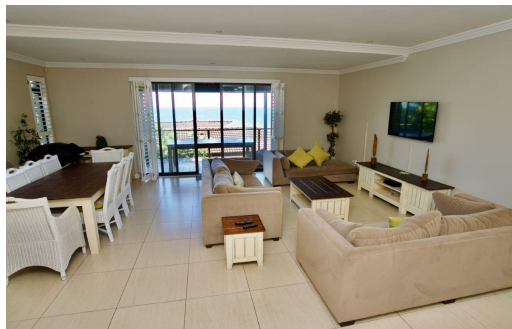

3

3

2

R4,350,000

Sectional Title For Sale in Blythedale

FLOOR SIZE	246m ²	GARAGES	2
LAND SIZE	12,500m ²	PARKINGS	-
BEDROOMS	3	FLATLETS	-
BATHROOMS	3	DOMESTIC ACCOM.	-
KITCHENS	1	POOL	Yes
LOUNGES	1	PETS ALLOWED	Yes
DINING ROOMS	1		
STUDIES	-		