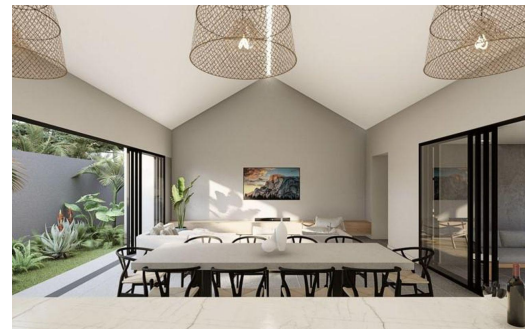

 3

 3.5

 2

**R6,700,000**

**House For Sale in Elaleni Coastal Forest Estate**

<b>FLOOR SIZE</b>	284m <sup>2</sup>	<b>GARAGES</b>	2
<b>LAND SIZE</b>	949m <sup>2</sup>	<b>PARKINGS</b>	-
<b>BEDROOMS</b>	3	<b>FLATLETS</b>	-
<b>BATHROOMS</b>	3.5	<b>DOMESTIC ACCOM.</b>	1
<b>KITCHENS</b>	1	<b>POOL</b>	Yes
<b>LOUNGES</b>	1	<b>PETS ALLOWED</b>	Yes
<b>DINING ROOMS</b>	1		
<b>STUDIES</b>	-		