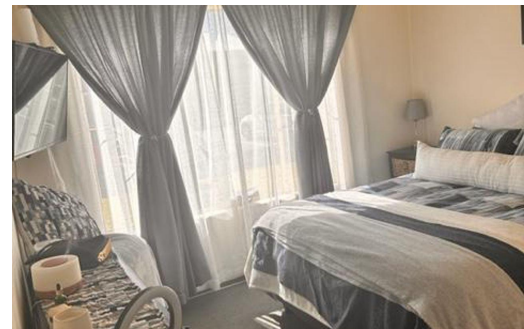


 2
 1
 -

R690,000

Apartment For Sale in Beyers Park

FLOOR SIZE	65m ²	GARAGES	-
LAND SIZE	15,058m ²	PARKINGS	2
BEDROOMS	2	FLATLETS	-
BATHROOMS	1	DOMESTIC ACCOM.	-
KITCHENS	1	POOL	Yes
LOUNGES	1		
DINING ROOMS	1		
STUDIES	-		