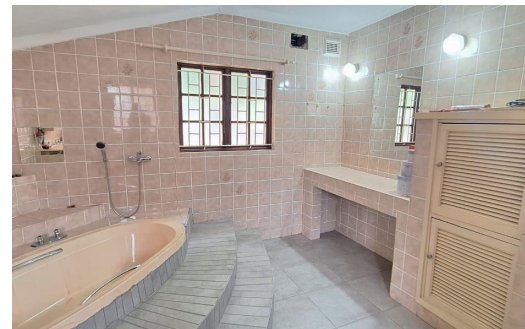

R5,000 pm

Freehold To Let in Dawncrest

LAND SIZE	2,215m²	GARAGES	-
BEDROOMS	1	PARKINGS	-
BATHROOMS	1	FLATLETS	-
KITCHENS	1	DOMESTIC ACCOM.	-
LOUNGES	1	POOL	Yes
DINING ROOMS	-		
STUDIES	-		

Mbali Sibisi
0833688709
mbali.sibisi@propertynerds.co.za