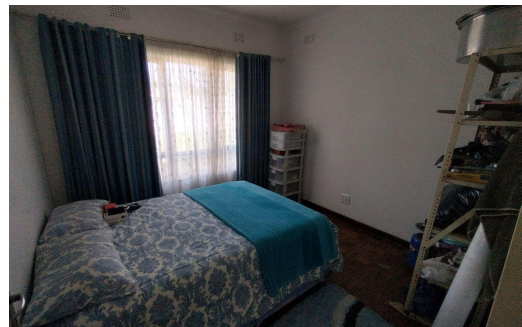

 4
 2
 -

R12,500 pm

House To Let in Farningham Ridge

LAND SIZE	1,161m ²	GARAGES	-
BEDROOMS	4	PARKINGS	2
BATHROOMS	2	FLATLETS	-
KITCHENS	1	DOMESTIC ACCOM.	-
LOUNGES	1	POOL	Yes
DINING ROOMS	1		
STUDIES	-		