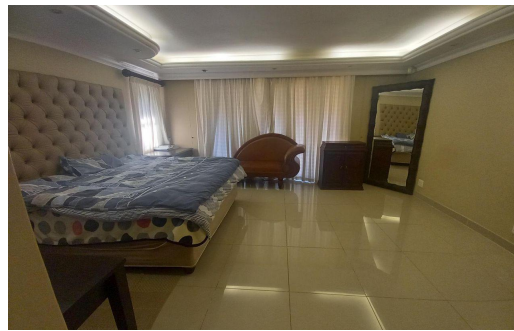

 3

 2

 2

R35,000 pm

House To Let in Hillcrest Park

FLOOR SIZE	-	GARAGES	2
LAND SIZE	-	PARKINGS	2
BEDROOMS	3	FLATLETS	1
BATHROOMS	2	DOMESTIC ACCOM.	-
KITCHENS	1	POOL	Yes
LOUNGES	2	PETS ALLOWED	Yes
DINING ROOMS	1		
STUDIES	1		