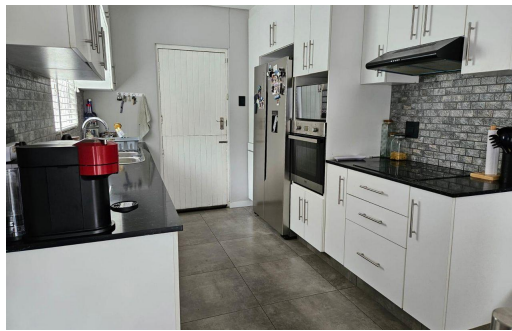

 3
 1
 1

R1,695,000

Simplex For Sale in Dawncliffe

FLOOR SIZE	98m ²	GARAGES	1
LAND SIZE	-	PARKINGS	2
BEDROOMS	3	FLATLETS	-
BATHROOMS	1	DOMESTIC ACCOM.	-
KITCHENS	1	PETS ALLOWED	Yes
LOUNGES	1		
DINING ROOMS	1		
STUDIES	-		