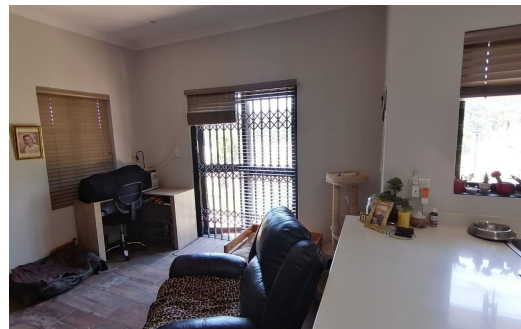

2
 1
 -

R12,000 pm

Simplex To Let in Hillcrest Central

FLOOR SIZE	-	GARAGES	-
LAND SIZE	-	PARKINGS	2
BEDROOMS	2	FLATLETS	-
BATHROOMS	1	DOMESTIC ACCOM.	-
KITCHENS	1	PETS ALLOWED	Yes
LOUNGES	1		
DINING ROOMS	1		
STUDIES	-		