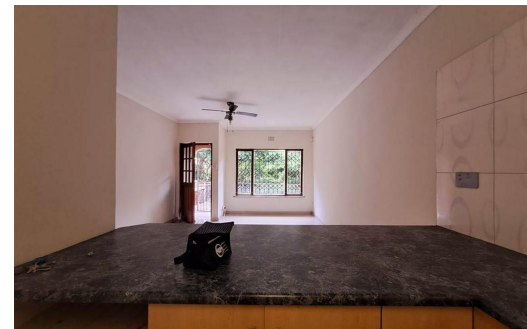

🛏 2

🚿 1

🚗 1

R7,600 pm

Simplex To Let in The Wolds

FLOOR SIZE	92m ²	GARAGES	1
LAND SIZE	-	PARKINGS	1
BEDROOMS	2	FLATLETS	-
BATHROOMS	1	DOMESTIC ACCOM.	-
KITCHENS	1	PETS ALLOWED	Yes
LOUNGES	1		
DINING ROOMS	1		
STUDIES	-		