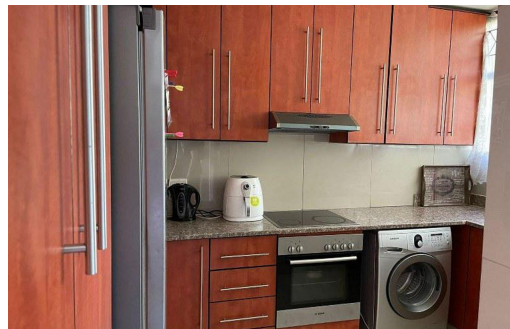

2

1.5

-

R815,000

Apartment For Sale in Paradise Valley

FLOOR SIZE	83m ²	GARAGES	-
LAND SIZE	-	PARKINGS	1
BEDROOMS	2	FLATLETS	-
BATHROOMS	1.5	DOMESTIC ACCOM.	-
KITCHENS	1	POOL	Yes
LOUNGES	1		
DINING ROOMS	0.5		
STUDIES	-		