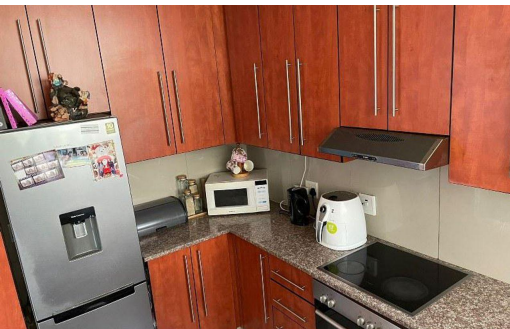

2

1.5

-

R815,000

Apartment For Sale in Paradise Valley

FLOOR SIZE	83m ²	GARAGES	-
LAND SIZE	-	PARKINGS	1
BEDROOMS	2	FLATLETS	-
BATHROOMS	1.5	DOMESTIC ACCOM.	-
KITCHENS	1	POOL	Yes
LOUNGES	1		
DINING ROOMS	0.5		
STUDIES	-		