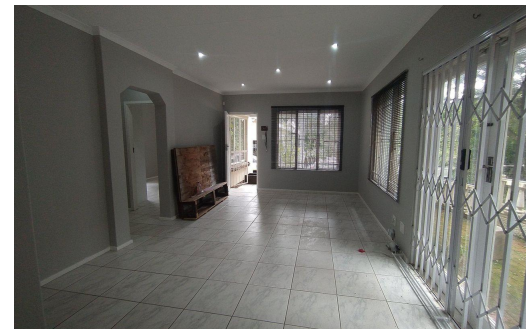

 2
 1
 1

R1,495,000

Simplex For Sale in Dawncliffe

FLOOR SIZE	84m ²	GARAGES	1
LAND SIZE	-	CARPORTS	1
BEDROOMS	2	FLATLETS	-
BATHROOMS	1	DOMESTIC ACCOM.	-
KITCHENS	1	PETS ALLOWED	Yes
LOUNGES	1		
DINING ROOMS	-		
STUDIES	-		