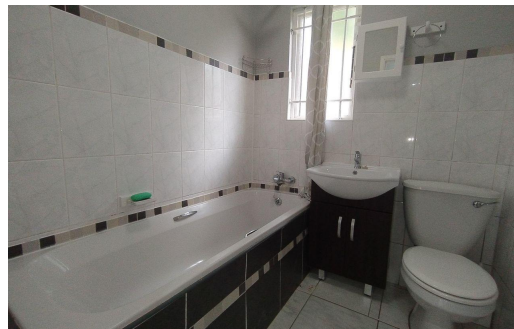

 2
 1
 1

R1,495,000

Simplex For Sale in Dawncliffe

FLOOR SIZE	84m ²	GARAGES	1
LAND SIZE	-	CARPORTS	1
BEDROOMS	2	FLATLETS	-
BATHROOMS	1	DOMESTIC ACCOM.	-
KITCHENS	1	PETS ALLOWED	Yes
LOUNGES	1		
DINING ROOMS	-		
STUDIES	-		