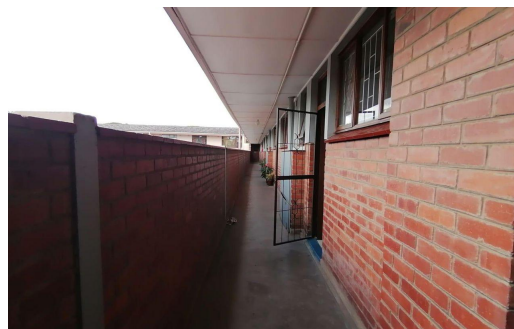

2

1

-

R720,000

Apartment For Sale in Ashley

FLOOR SIZE	77m ²	GARAGES	-
LAND SIZE	-	PARKINGS	1
BEDROOMS	2	FLATLETS	-
BATHROOMS	1	DOMESTIC ACCOM.	-
KITCHENS	1		
LOUNGES	1		
DINING ROOMS	-		
STUDIES	-		

RATES R400 pm (Estimated)
LEVY R870 pm