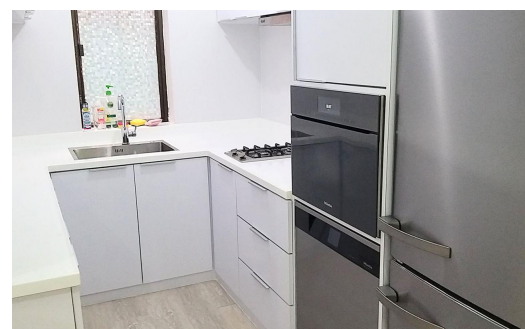

2

1

-

HK\$22,000 pm

Flat To Let in Clearwater Bay

FLOOR SIZE	700ft ²	GARAGES	-
LAND SIZE	-	PARKINGS	1
BEDROOMS	2	FLATLETS	-
BATHROOMS	1	DOMESTIC ACCOM.	-
KITCHENS	1	PETS ALLOWED	Yes
LOUNGES	1		
DINING ROOMS	-		
STUDIES	-		