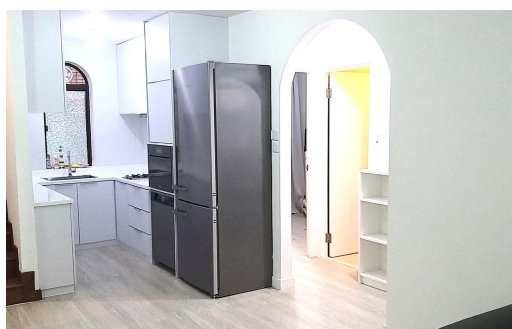

2

1

-

HK\$22,000 pm

Flat To Let in Clearwater Bay

FLOOR SIZE	700ft ²	GARAGES	-
LAND SIZE	-	PARKINGS	1
BEDROOMS	2	FLATLETS	-
BATHROOMS	1	DOMESTIC ACCOM.	-
KITCHENS	1	PETS ALLOWED	Yes
LOUNGES	1		
DINING ROOMS	-		
STUDIES	-		