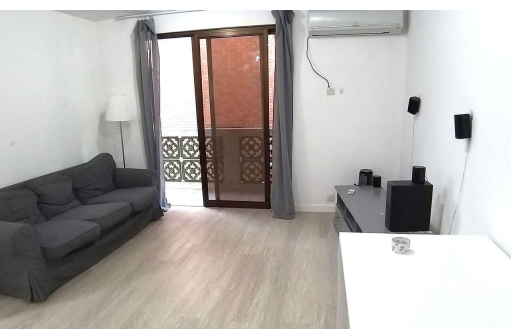

2

1

-

HK\$22,000 pm

Flat To Let in Clearwater Bay

FLOOR SIZE	700ft ²	GARAGES	-
LAND SIZE	-	PARKINGS	1
BEDROOMS	2	FLATLETS	-
BATHROOMS	1	DOMESTIC ACCOM.	-
KITCHENS	1	PETS ALLOWED	Yes
LOUNGES	1		
DINING ROOMS	-		
STUDIES	-		