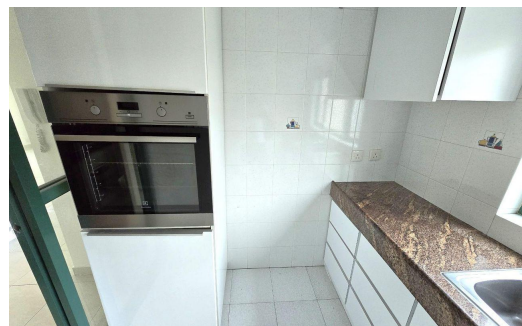

 3
 2
 -

HK\$30,000 pm

Duplex To Let in Clearwater Bay

FLOOR SIZE	1,400ft ²	GARAGES	-
LAND SIZE	-	PARKINGS	1
BEDROOMS	3	FLATLETS	-
BATHROOMS	2	DOMESTIC ACCOM.	1
KITCHENS	-	PETS ALLOWED	Yes
LOUNGES	1		
DINING ROOMS	-		
STUDIES	-		