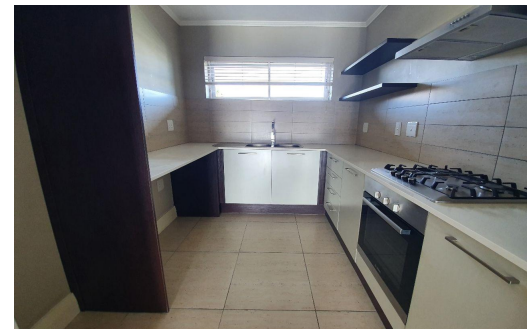

R20,000 pm

Apartment To Let in Century City

FLOOR SIZE	86m²	GARAGES	-
LAND SIZE	86m²	PARKINGS	2
BEDROOMS	2	FLATLETS	-
BATHROOMS	2	DOMESTIC ACCOM.	-
KITCHENS	1	POOL	Yes
LOUNGES	1		
DINING ROOMS	1		
STUDIES	-		

Daniel Welsh
083 2742740
dan@capetownrealtors.co.za