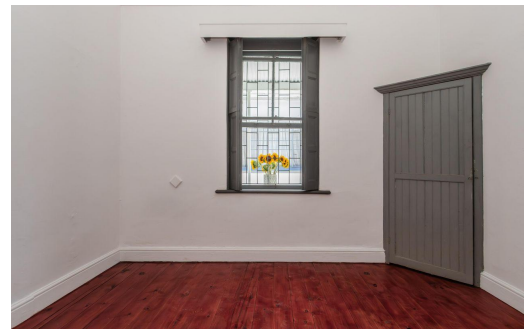

-  1
-  1
-  -

R4,000 pm

Room To Let in Wellington North

FLOOR SIZE	20m ²	GARAGES	-
LAND SIZE	-	PARKINGS	1
BEDROOMS	1	FLATLETS	-
BATHROOMS	1	DOMESTIC ACCOM.	-
KITCHENS	0.5		
LOUNGES	-		
DINING ROOMS	-		
STUDIES	-		