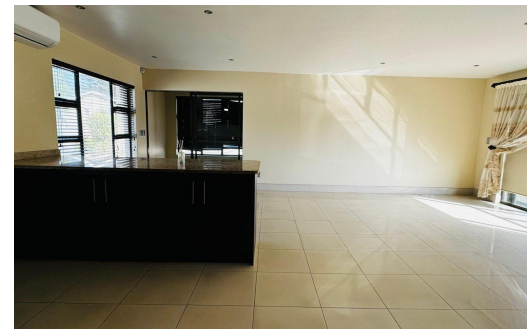

 2

 2

 -

R9,800 pm

Detached To Let in Bluff

FLOOR SIZE 70m²
BEDROOMS 2
BATHROOMS 2
KITCHENS 1
LOUNGES 1
DINING ROOMS 1
STUDIES 1

GARAGES -
PARKINGS 2
FLATLETS -
DOMESTIC ACCOM. -

Sugden Vartharajulu
 0836818263
sugden@tmebamrealty.co.za