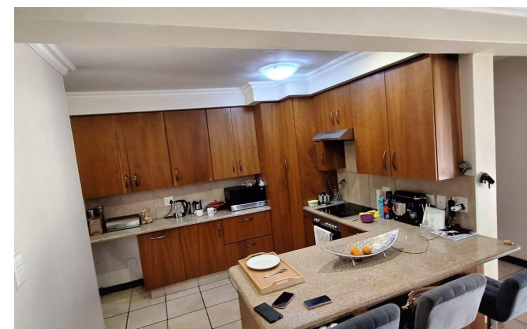

4

2.5

2

R19,425 pm

House To Let in Six Fountains Residential Estate

FLOOR SIZE	265m ²	GARAGES	2
LAND SIZE	-	PARKINGS	-
BEDROOMS	4	FLATLETS	-
BATHROOMS	2.5	DOMESTIC ACCOM.	-
KITCHENS	-		
LOUNGES	1		
DINING ROOMS	1		
STUDIES	-		