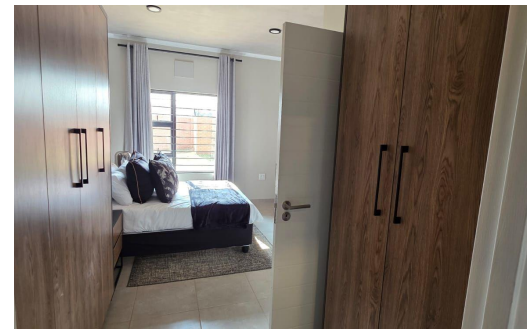

 3

 2

 2

R2,600,000

Simplex For Sale in Rietvalleirand

FLOOR SIZE 101m²
BEDROOMS 3
BATHROOMS 2
KITCHENS 1
LOUNGES 1

GARAGES 2
PETS ALLOWED Yes

RATES R1,600 pm (Estimated)