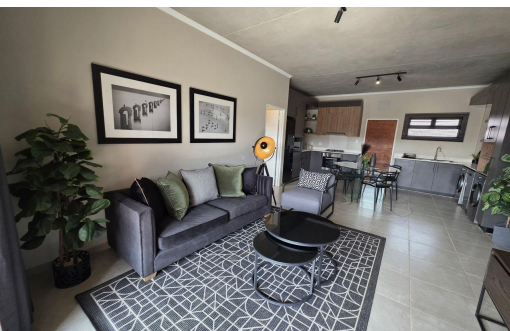

R1,699,000

Apartment For Sale in Rietvalleirand

FLOOR SIZE	90m²	PARKINGS	2
BEDROOMS	2		
BATHROOMS	2		
KITCHENS	1		
LOUNGES	1		
DINING ROOMS	1		

RATES R1,100 pm (Estimated)
LEVY R1,300 pm

Annecke Roodt
Agent | Registered with PPRA (FFC 1257813)
082 908 4955
agent4@iqasset.co.za