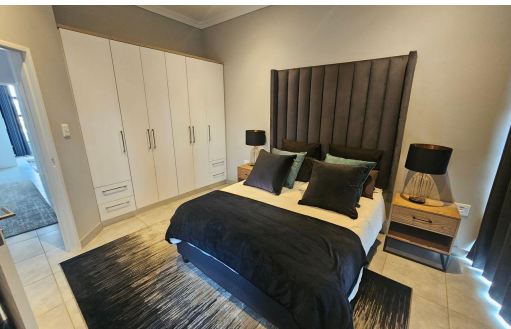

 3

 2.5

 2

R23,000 pm

Duplex To Let in Olympus AH

| | | | |
|---------------------|-------------------|------------------------|-----|
| FLOOR SIZE | 143m ² | GARAGES | 2 |
| LAND SIZE | 202m ² | PARKINGS | - |
| BEDROOMS | 3 | FLATLETS | - |
| BATHROOMS | 2.5 | DOMESTIC ACCOM. | - |
| KITCHENS | 1 | PETS ALLOWED | Yes |
| LOUNGES | 1 | | |
| DINING ROOMS | 1 | | |
| STUDIES | 0.5 | | |