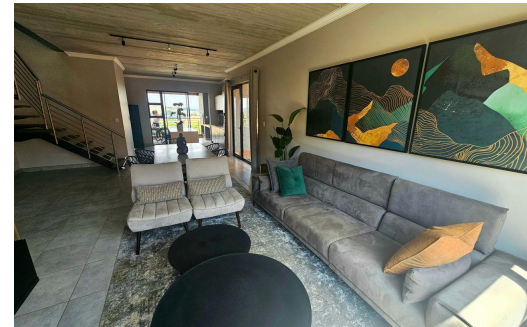

3

2.5

2

R20,000 pm Duplex To Let in Olympus AH

FLOOR SIZE	143m ²	GARAGES	2
BEDROOMS	3	PARKINGS	-
BATHROOMS	2.5	FLATLETS	-
KITCHENS	1	DOMESTIC ACCOM.	-
LOUNGES	1		
DINING ROOMS	1		
STUDIES	0.5		

Annecke Roodt
082 908 4955
agent4@iqasset.co.za