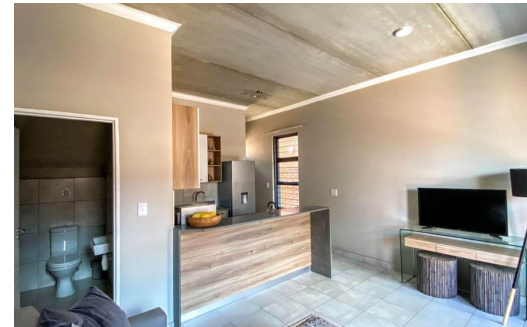

R12,000 pm

Townhouse To Let in Montana

FLOOR SIZE	75m²	GARAGES	1
LAND SIZE	124m²	PARKINGS	1
BEDROOMS	2	FLATLETS	-
BATHROOMS	2.5	DOMESTIC ACCOM.	-
KITCHENS	1		
LOUNGES	1		
DINING ROOMS	1		
STUDIES	-		

Rebecca Wagener
0732095903
agent7@iqasset.co.za