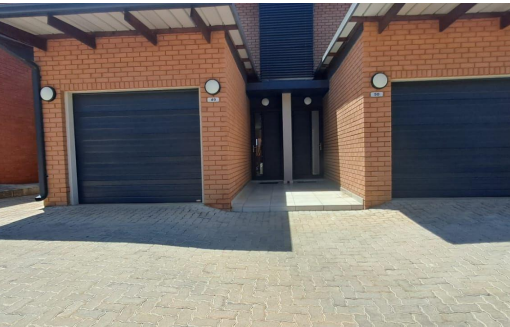

 2

 2.5

 1

**R15,000 pm**

**Duplex To Let in Six Fountains Residential Estate**

<b>FLOOR SIZE</b>	146m <sup>2</sup>	<b>GARAGES</b>	1
<b>BEDROOMS</b>	2	<b>PARKINGS</b>	1
<b>BATHROOMS</b>	2.5	<b>FLATLETS</b>	-
<b>KITCHENS</b>	1	<b>DOMESTIC ACCOM.</b>	-
<b>LOUNGES</b>	1		
<b>DINING ROOMS</b>	1		
<b>STUDIES</b>	-		