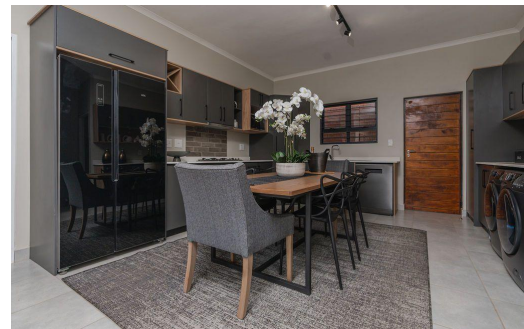

 3

 2

 2

R2,499,000

Simplex For Sale in Olympus AH

FLOOR SIZE	100m ²	GARAGES	2
LAND SIZE	157m ²	PARKINGS	-
BEDROOMS	3	FLATLETS	-
BATHROOMS	2	DOMESTIC ACCOM.	-
KITCHENS	1	PETS ALLOWED	Yes
LOUNGES	1		
DINING ROOMS	1		
STUDIES	-		