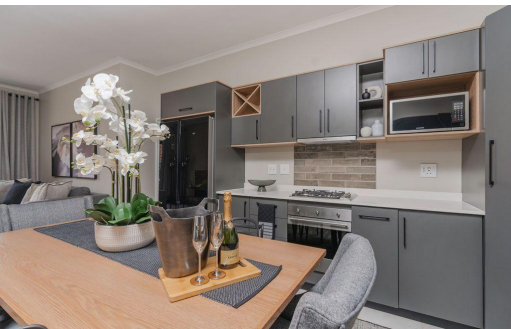

 3

 2

 2

R2,499,000

Simplex For Sale in Olympus AH

FLOOR SIZE	100m ²	GARAGES	2
LAND SIZE	157m ²	PARKINGS	-
BEDROOMS	3	FLATLETS	-
BATHROOMS	2	DOMESTIC ACCOM.	-
KITCHENS	1	PETS ALLOWED	Yes
LOUNGES	1		
DINING ROOMS	1		
STUDIES	-		