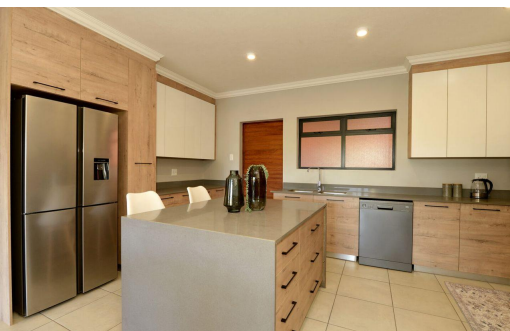

 3
 2
 2

R15,435 pm

Apartment To Let in Six Fountains Residential Estate

FLOOR SIZE	91m ²	GARAGES	2
BEDROOMS	3	PARKINGS	-
BATHROOMS	2	FLATLETS	-
KITCHENS	-	DOMESTIC ACCOM.	-
LOUNGES	1		
DINING ROOMS	1		
STUDIES	-		