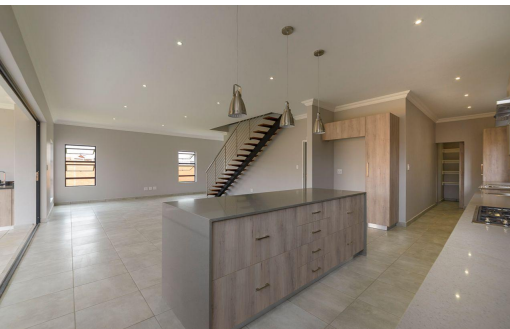

R3,800,000

Detached For Sale in Six Fountains Residential Estate

FLOOR SIZE	232m²	GARAGES	2
LAND SIZE	302m²	PARKINGS	-
BEDROOMS	4	FLATLETS	-
BATHROOMS	3.5	DOMESTIC ACCOM.	-
KITCHENS	1	PETS ALLOWED	Yes
LOUNGES	2		
DINING ROOMS	1		
STUDIES	-		

Michelle Kruger
0876544944
agent2@iqasset.co.za