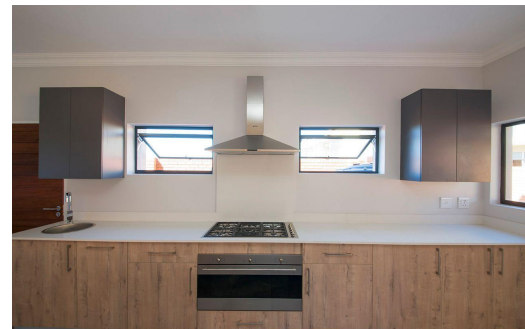

R3,800,000

Detached For Sale in Six Fountains Residential Estate

FLOOR SIZE	232m²	GARAGES	2
LAND SIZE	302m²	PARKINGS	-
BEDROOMS	4	FLATLETS	-
BATHROOMS	3.5	DOMESTIC ACCOM.	-
KITCHENS	1	PETS ALLOWED	Yes
LOUNGES	2		
DINING ROOMS	1		
STUDIES	-		

Michelle Kruger
0876544944
agent2@iqasset.co.za